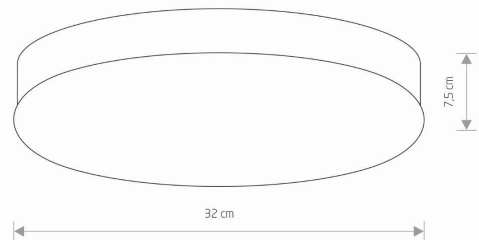

LUMINAIRE MODEL

**KASAI SENSOR**  
**8828**

CATALOGUE GROUP  
COUNTRY OF ORIGIN

—  
**MADE IN P.R.C.**

LIGHT SOURCE **E27**  
 LIGHT SOURCES TYPE **Replaceable**  
 MAXIMUM WATTAGE **10W only LED**  
 LAMP INCLUDES SOURCE OF LIGHT **No**  
 NUMBER OF LIGHT SOURCES **2**  
 IP **IP20**  
**Interior use**

PACKAGE DIMENSIONS (L/W/H) **37cm/37cm/16cm**

NET/GROSS WEIGHT **1,69kg/2,11kg**

ASSEMBLY METHOD **Direct assembly**

LEADING/SUPPLEMENTARY COLOR **Satine**  
**Silver,White**

MATERIALS **Brushed stainless steel,Glass**

STYLE **Modern**

ELECTRICAL SECURITY CLASS **I**

POWER SUPPLY **~220-230V/50/60Hz**

DIMENSIONS

5 9 0 3 1 3 9 8 8 2 8 9 7