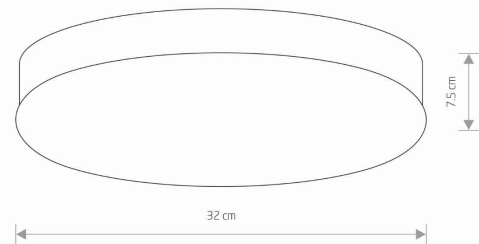

LUMINAIRE MODEL

KASAI
9490

CATALOGUE GROUP
COUNTRY OF ORIGIN

—
MADE IN P.R.C.

LIGHT SOURCE **E27**
 LIGHT SOURCES TYPE **Replaceable**
 MAXIMUM WATTAGE **10W only LED**
 LAMP INCLUDES SOURCE OF LIGHT **No**
 NUMBER OF LIGHT SOURCES **2**
 IP **IP20**
Interior use

PACKAGE DIMENSIONS (L/W/H) **32cm/32cm/7.5cm**

NET/GROSS WEIGHT **1.81kg/2kg**

ASSEMBLY METHOD **Direct assembly**

LEADING/SUPPLEMENTARY COLOR **Chrome,White**

MATERIALS **Chrome plated steel,Glass**

STYLE **Modern**

ELECTRICAL SECURITY CLASS **I**

POWER SUPPLY **~220-230V/50/60Hz**

DIMENSIONS

5 903139949095