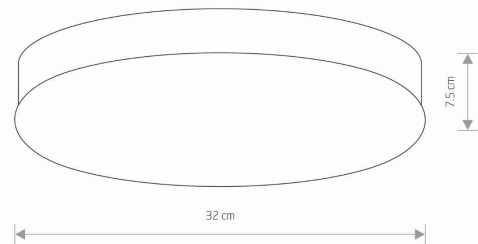

LUMINAIRE MODEL

KASAI
9491

CATALOGUE GROUP
COUNTRY OF ORIGIN

—
MADE IN P.R.C.

LIGHT SOURCE **E27**
 LIGHT SOURCES TYPE **Replaceable**
 MAXIMUM WATTAGE **10W only LED**
 LAMP INCLUDES SOURCE OF LIGHT **No**
 NUMBER OF LIGHT SOURCES **2**
 IP **IP20**
Interior use

PACKAGE DIMENSIONS (L/W/H) **32cm/32cm/7.5cm**

NET/GROSS WEIGHT **1.81kg/2kg**

ASSEMBLY METHOD **Direct assembly**

LEADING/SUPPLEMENTARY COLOR **Satine**
Silver,White

MATERIALS **Brushed stainless steel,Glass**

STYLE **Modern**

ELECTRICAL SECURITY CLASS **I**

POWER SUPPLY **~220-230V/50/60Hz**

DIMENSIONS

5 903139949194