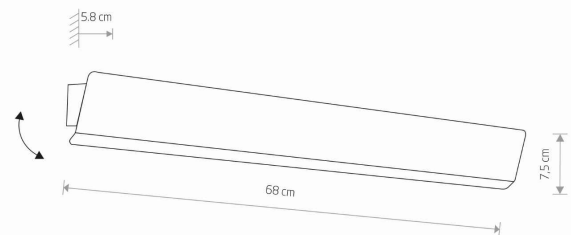

LUMINAIRE MODEL

WING LED
7543

CATALOGUE GROUP
COUNTRY OF ORIGIN

—
MADE IN POLAND

LIGHT SOURCE	LED TUBE T8
LIGHT SOURCES TYPE	Replaceable
MAXIMUM WATTAGE	11W
LAMP INCLUDES SOURCE OF LIGHT	Yes
NUMBER OF LIGHT SOURCES	1
IP	IP20
	Interior use

PACKAGE DIMENSIONS (L/W/H)	69cm/13cm/8.5cm
NET/GROSS WEIGHT	1kg/1.32kg
ASSEMBLY METHOD	Direct assembly
LEADING/SUPPLEMENTARY COLOR	White
SWITCH	Yes
MATERIALS	Painted steel
ELECTRICAL SECURITY CLASS	I
POWER SUPPLY	220-230V/50/60Hz

DIMENSIONS

5 9 0 3 1 3 9 7 5 4 3 9 2