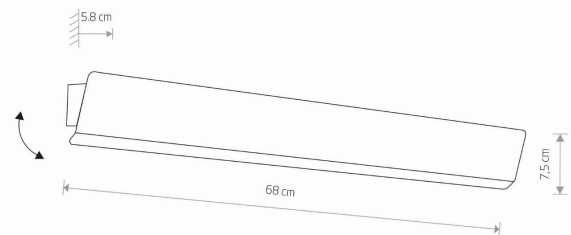

Interior use

PACKAGE DIMENSIONS
(L/W/H)

69cm/13cm/8.5cm

NET/GROSS WEIGHT

1kg/1.32kg

ASSEMBLY METHOD

Direct assembly

LEADING/SUPPLEMENTARY COLOR

220-230V/50/60Hz

DIMENSIONS

5 9 0 3 1 3 9 7 5 5 0 9 2