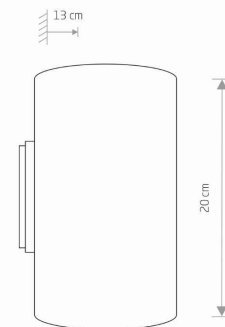

LUMINAIRE MODEL

TUBE
9317

CATALOGUE GROUP
COUNTRY OF ORIGIN

—
MADE IN POLAND

LIGHT SOURCE **GU10 ES111**
 LIGHT SOURCES TYPE **Replaceable**
 MAXIMUM WATTAGE **15W only LED**
 LAMP INCLUDES SOURCE OF LIGHT **No**
 NUMBER OF LIGHT SOURCES **2**
 IP **IP20**
Interior use

PACKAGE DIMENSIONS (L/W/H) **21cm/12,5cm/14cm**

NET/GROSS WEIGHT **0,6kg/0,7kg**

ASSEMBLY METHOD **Direct assembly**

LEADING/SUPPLEMENTARY COLOR **White**

MATERIALS **Painted aluminum**

STYLE **Modern**

ELECTRICAL SECURITY CLASS **I**

POWER SUPPLY **~220-230V/50/60Hz**

DIMENSIONS

5 903139931793