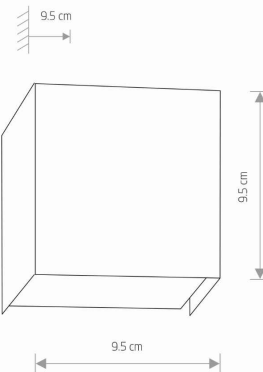

LUMINAIRE MODEL

CUBE
5266

CATALOGUE GROUP
COUNTRY OF ORIGIN

—
MADE IN POLAND

LIGHT SOURCE **G9**
 LIGHT SOURCES TYPE **Replaceable**
 MAXIMUM WATTAGE **10W only LED**
 LAMP INCLUDES SOURCE OF LIGHT **No**
 NUMBER OF LIGHT SOURCES **1**
 IP **IP20**
Interior use

PACKAGE DIMENSIONS (L/W/H) **10cm/10cm/10cm**

NET/GROSS WEIGHT **0,34kg/0,42kg**

ASSEMBLY METHOD **Direct assembly**

LEADING/SUPPLEMENTARY COLOR **White**

MATERIALS **Painted steel,Glass**

STYLE **Modern**

ELECTRICAL SECURITY CLASS **I**

POWER SUPPLY **~220-230V/50/60Hz**

DIMENSIONS

5 903139526692