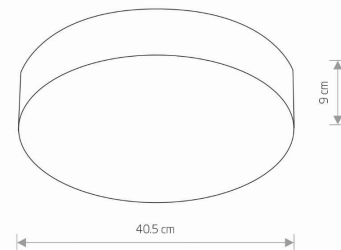

LUMINAIRE MODEL

**ARENA LED**  
**10176**

CATALOGUE GROUP  
COUNTRY OF ORIGIN

—  
**MADE IN POLAND**

LIGHT SOURCE **LED**  
 LIGHT SOURCES TYPE **Integrated**  
 MAXIMUM WATTAGE **20W**  
 LAMP INCLUDES SOURCE OF LIGHT **Yes**  
 NUMBER OF LIGHT SOURCES **1**  
 IP **IP20**  
**Interior use**  
 LIFETIME **50000h**

THIS PRODUCT 10176 CONTAINS A LIGHT SOURCE 10103 OF ENERGY EFFICIENCY CLASS: D

PACKAGE DIMENSIONS **41cm/41cm/11cm**  
(L/W/H)

NET/GROSS WEIGHT **1.73kg/2.08kg**  
 ASSEMBLY METHOD **Direct assembly**  
 LEADING/SUPPLEMENTARY COLOR **Black,White**  
 MATERIALS **Painted steel,Plastic PMMA**  
 ELECTRICAL SECURITY CLASS **I**  
 POWER SUPPLY **~220-230V/50/60Hz**

DIMENSIONS

5 9 0 3 1 3 9 1 0 1 7 6 9

Item No.	POWER	COLOR TEMP	LUMEN	BEAM ANGLE	CRI	IP	LED BRAND	DRIVER BRAND	LIFETIME	WARRANTY
10176	20W	4000K	2200lm	100°	≥ 80	IP20	—	—	50000h	—