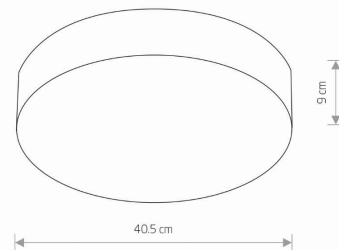

LUMINAIRE MODEL

**ARENA LED**  
**10185**

CATALOGUE GROUP  
COUNTRY OF ORIGIN

—  
**MADE IN POLAND**

LIGHT SOURCE **LED**  
 LIGHT SOURCES TYPE **Integrated**  
 MAXIMUM WATTAGE **20W**  
 LAMP INCLUDES SOURCE OF LIGHT **Yes**  
 NUMBER OF LIGHT SOURCES **1**  
 IP **IP20**  
**Interior use**  
 LIFETIME **50000h**

THIS PRODUCT 10185 CONTAINS A LIGHT SOURCE 10103 OF ENERGY EFFICIENCY CLASS: D

PACKAGE DIMENSIONS **41cm/41cm/11cm**  
(L/W/H)

NET/GROSS WEIGHT **1.89kg/2.24kg**  
 ASSEMBLY METHOD **Direct assembly**  
 LEADING/SUPPLEMENTARY COLOR **White,White**  
 MATERIALS **Painted steel,Plastic PMMA**  
 ELECTRICAL SECURITY CLASS **I**  
 POWER SUPPLY **~220-230V/50/60Hz**

DIMENSIONS

5 9 0 3 1 3 9 1 0 1 8 5 1

Item No.	POWER	COLOR TEMP	LUMEN	BEAM ANGLE	CRI	IP	LED BRAND	DRIVER BRAND	LIFETIME	WARRANTY
10185	20W	4000K	2200lm	100°	≥ 80	IP20	—	—	50000h	—