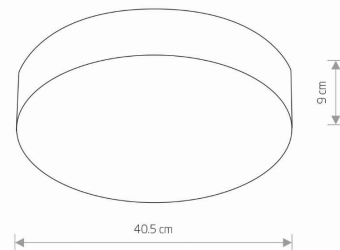

LUMINAIRE MODEL

ARENA LED
10180

CATALOGUE GROUP
COUNTRY OF ORIGIN

—
MADE IN POLAND

LIGHT SOURCE **LED**
 LIGHT SOURCES TYPE **Integrated**
 MAXIMUM WATTAGE **20W**
 LAMP INCLUDES SOURCE OF LIGHT **Yes**
 NUMBER OF LIGHT SOURCES **1**
 IP **IP20**
Interior use
 LIFETIME **50000h**

THIS PRODUCT 10180 CONTAINS A LIGHT SOURCE 10103 OF ENERGY EFFICIENCY CLASS: D

PACKAGE DIMENSIONS **41cm/41cm/11cm**
(L/W/H)

NET/GROSS WEIGHT **1.89kg/2.24kg**
 ASSEMBLY METHOD **Direct assembly**
 LEADING/SUPPLEMENTARY COLOR **Graphite,White**
 MATERIALS **Painted steel,Plastic PMMA**
 ELECTRICAL SECURITY CLASS **I**
 POWER SUPPLY **~220-230V/50/60Hz**

DIMENSIONS

5 903139101806

Item No.	POWER	COLOR TEMP	LUMEN	BEAM ANGLE	CRI	IP	LED BRAND	DRIVER BRAND	LIFETIME	WARRANTY
10180	20W	4000K	2200lm	100°	≥ 80	IP20	—	—	50000h	—