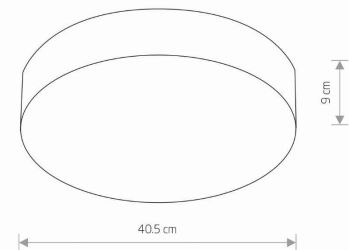

LUMINAIRE MODEL

**ARENA LED**  
**10183**

CATALOGUE GROUP  
COUNTRY OF ORIGIN

—  
**MADE IN POLAND**

LIGHT SOURCE **LED**  
 LIGHT SOURCES TYPE **Integrated**  
 MAXIMUM WATTAGE **20W**  
 LAMP INCLUDES SOURCE OF LIGHT **Yes**  
 NUMBER OF LIGHT SOURCES **1**  
 IP **IP20**  
**Interior use**  
 LIFETIME **50000h**

THIS PRODUCT 10183 CONTAINS A LIGHT SOURCE 10103 OF ENERGY EFFICIENCY CLASS: D

PACKAGE DIMENSIONS **41cm/41cm/11cm**  
(L/W/H)

NET/GROSS WEIGHT **1.96kg/2.62kg**  
 ASSEMBLY METHOD **Direct assembly**  
 LEADING/SUPPLEMENTARY COLOR **Silver,White**  
 MATERIALS **Painted steel,Plastic PMMA**  
 ELECTRICAL SECURITY CLASS **I**  
 POWER SUPPLY **~220-230V/50/60Hz**

DIMENSIONS

5 9 0 3 1 3 9 1 0 1 8 3 7

Item No.	POWER	COLOR TEMP	LUMEN	BEAM ANGLE	CRI	IP	LED BRAND	DRIVER BRAND	LIFETIME	WARRANTY
10183	20W	4000K	2200lm	100°	≥ 80	IP20	—	—	50000h	—