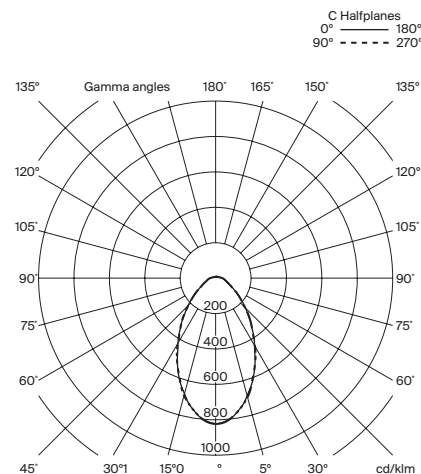

Conceived by André Ricard in 1970. Its name is a nod to the artist Lucio Fontana, who challenged the history of art by slashing his neat oil paintings. His was an art for the Space Age that sought to turn pieces into experiments in a new three-dimensionality. Santa & Cole presents Fontana together with a new floor version, both in a white painted steel finish.

The pendant version, being the first, maintains its futuristic look thanks to the good dimension of its larger than half sphere and the unmistakable tear that illuminates peripherally allowing a soft indirect lighting. Its interior now houses an efficient light plate that facilitates the best vertical flow and directs the light gently, without glare.

We extend the original design by introducing a floor-standing Fontana, composed of a discreet circular base that supports the structure and shade. In this case, the light is regulated by a discreet dimmer above the shade. Its versatility makes it perfect to accompany you in the peace and quiet of your home, in the frenzy of work or during a deep conversation in a restaurant.

General description:

White grey metal structure and shade with glossy finish.
Lower diffuser in white translucent methacrylate.
Dimmer and switch incorporated into the luminaire.
Electric cable length: 2,5 m / 98.4”.

Approximate weight (unpacked):

11,6 kg / 25.57 lb

Technical information:

Light source included (dimmable)
LEDs module

Rated input wattage: 40 W
Operating current: 700 mA
CCT: 2.700 K
CRI: 90
Lifetime: 40.000 h
Luminous flux: 1.751 lm

Built-in adjustable LED.
Suitable only for indoor use.

Input voltage: 100 ~ 277 Vac.
(50 Hz / 60 Hz). According to destination