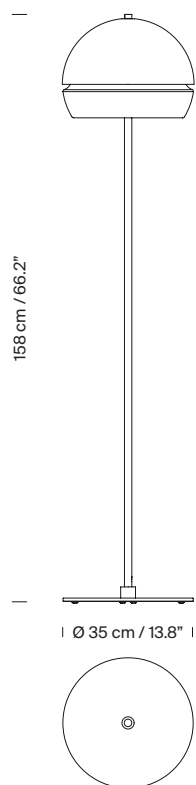

Regulations:

European version
UNE-EN 60598
UNE-EN 55015
UNE-EN 60529
UNE-EN 61000-3-2

American version
Dry location only
UL-153
E363621

Maintenance:

Clean with a smooth cloth. Do not use ammonia, solvents or abrasive cleaning products.

Others:

The lamp is delivered in one package.
The assembly instructions are delivered with the product.

Model:

Collection:

Floor lamps

Pendant lamps