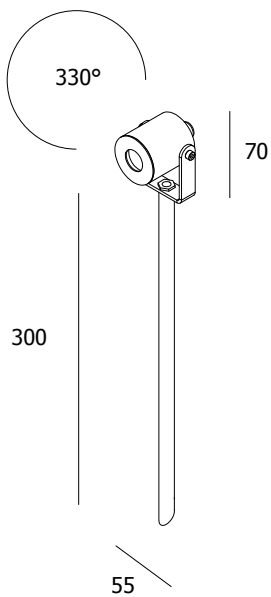

STIGMA 300L

GEAR/DRIVER	230 VAC LED	CRI	90 +
MATERIAL	Aluminium	LENS	40°
WEIGHT (KG)	0.3 KG	VOLTAGE	230 VAC - 50/60 Hz
IP	IP65	POWERLED	1 x 5Watt incl.
BEAM ANGLE	330°		

EXTRA : Incl. 2,5 Meter 1 mains cable + plug

MODELS

	ARTICLE N°	DESCRIPTION	COLOUR	LUMENOUTPUT
	STIG 300L WWW BLAC	Stigma / 5W / Exterior / Warm White 2700K	Black Structure	490
	STIG 300L WAW BLAC	Stigma / 5W / Exterior / Warm White 3000K	Black Structure	500
	STIG 300L NAW BLAC	Stigma / 5W / Exterior / Natural White 4000K	Black Structure	525
	STIG 300L WWW GRGR	Stigma / 5W / Exterior / Warm White 2700K	Green Grey Structure	490
	STIG 300L WAW GRGR	Stigma / 5W / Exterior / Warm White 3000K	Green Grey Structure	500
	STIG 300L NAW GRGR	Stigma / 5W / Exterior / Natural White 4000K	Green Grey Structure	525
	STIG 300L WWW RALX	Stigma / 5W / Exterior / Warm White 2700K	Any ral colour	490
	STIG 300L WAW RALX	Stigma / 5W / Exterior / Warm White 3000K	Any ral colour	500
	STIG 300L NAW RALX	Stigma / 5W / Exterior / Natural White 4000K	Any ral colour	525