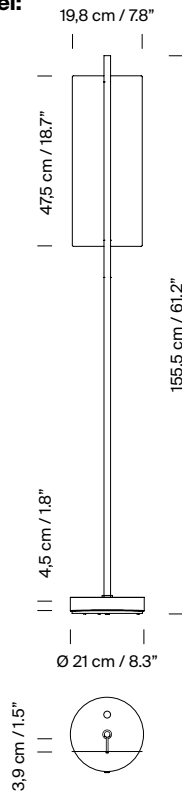

Lámina Dorada 45

Antoni Arola. 2023
Floor Lamp

Maintenance:

Clean with a smooth cloth. Do not use ammonia, solvents or abrasive cleaning products.

Others:

The lamp is delivered in one package.
The assembly instructions are delivered with the product.

Model:

Collection:

Table lamps

Floor lamps

Pendant lamps

Wall lamps