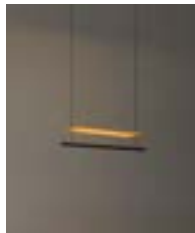

General description:

Metallic flat shade with gold finish.
Black metal structure with matte finish.
Polycarbonate diffuser.
Dimmer and switch incorporated into the luminaire.
Electric cable length: 2,5 m / 98.4"

Lámina Dorada 45

Lámina Dorada 45

Lámina Dorada 45

Lámina Dorada 45