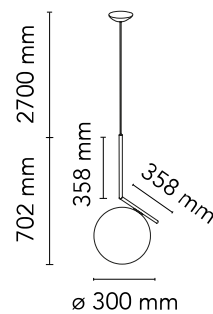

FLOS

F3176044 24K Gold

IC S2 10 Anniversary

Designed by Michael Anastassiades, 2014

Halogen - 205W

Suspension lamp providing diffused light. Gold plate 24 carat frame. Blown glass opal diffuser.

Are you a professional and your project needs consulting and support?

[BOOK AN APPOINTMENT](#)

Main specifications

| | |
|-------------------|---------------------|
| EAN | 8059607066980 |
| Mounting | Suspension |
| Environments | Indoor dry location |
| Light Source Type | Bulb |
| Lamp category | Halogen |
| Lamp holders | E27 |
| Ilcos | HSGS |
| Number of heads | 1 |
| Power (W) | 205 |

Physical

| | |
|-----------------------|----------|
| Colour | 24K Gold |
| Cord length (mm) | 2700 |
| Canopy dimension (mm) | 32 |
| Canopy width (mm) | 113 |
| Net weight (kg) | 2.9 |
| Package volume (m3) | 0.1 |
| IP internal | 20 |