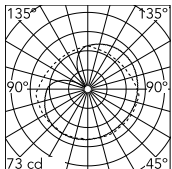

Physical

| | |
|-----------------------|----------|
| Colour | 24K Gold |
| Cord length (mm) | 2700 |
| Canopy dimension (mm) | 32 |
| Canopy width (mm) | 113 |
| Net weight (kg) | 2.9 |
| Package volume (m3) | 0.1 |
| IP internal | 20 |

Download

Mounting instructions [↓ PDF](#)

Photometric Files

LDT / IES [↓ LDT](#)

Technical Drawings

2D [↓ ZIP](#)

3D [↓ ZIP](#)

Schematic light drawing