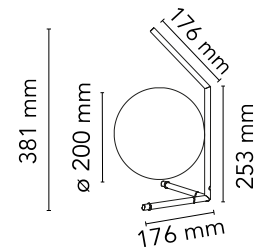

### Main specifications

EAN	8059607066935
Mounting	Table
Environments	Indoor dry location
Light Source Type	Bulb
Lamp category	Halogen
Lamp holders	E14
Iicos	HSGS
Number of heads	1
Power (W)	60

### Physical

Colour	24K Gold
Net weight (kg)	1.4
Package volume (m3)	0.04
IP internal	20