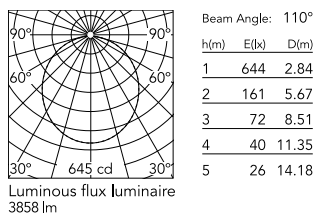

Schematic light drawing

Photometric

Extreme cut off No

Electrical

Insulation class	I
Frequency (Hz)	50/60
Main voltage (Vac)	220-250
Dimmable	Yes
Power Supply Type	Dimmable, Electronic 48V
Dimming interface	Remote Dimmable (Dimmer Not Included)