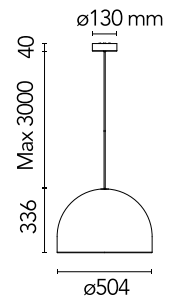

## My Dome

Designed by Michael Anastassiades, 2023

LED retrofit - 2 x 40W

Suspension lamp composed of a half-sphere in an acylindrical finish that evenly projects light downwards. The matte white colour complements a simple geometry that adapts to any style. My Dome offers a classic suspension piece for downlight illumination reimagined through the poetics of Michael Anastassiades. Light is diffused evenly downwards, making the lamp ideal for illuminating a dining table.

### Main specifications

EAN	8059607063606
Mounting	Suspension
Environments	Indoor dry location
Light Source Type	Bulb
Lamp category	LED retrofit
Lamp holders	E27
Number of heads	2
Power (W)	40

### Physical

Colour	White
Cord length (mm)	2700
Canopy dimension (mm)	40
Canopy width (mm)	130
Net weight (kg)	3.5
Package height (mm)	530
Package width (mm)	630
Package length (mm)	630
Package volume (m3)	0.21
IP internal	20