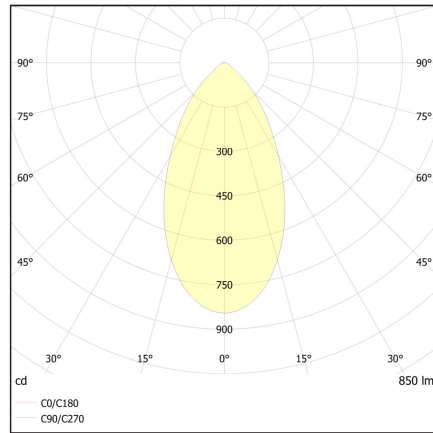

GRAU

Lichtkurve

Licht

Leuchtmittel	LED
Leuchtenlichtstrom	3×850lm
Farbwiedergabeindex	CRI>90
Lichtaustritt	Direkt
Abstrahlwinkel	54°
Lichtverteilung	Symmetrisch
Farbtemperatur	2700 - 1300K
Lichtfarbe	Warmweiß
Dimmbar	Ja
Art der Dimmung	Phasenabschnitt
GRAU App Upgrades möglich	Ja
Umbau auf DALI möglich	Ja
Energieeffizienz (direkt)	G

Colors

Color	SKU
● Black	FAW2-330-00
○ White	FAW2-330-01
● Sand White	FAW2-330-05
● Sun Orange	FAW2-330-08
● Polished	FAW2-330-99

Dimensions

Fixture
Ø 30 cm × 4 cm

Height
200cm

Head
Ø 8 cm × 45 cm

Body

Pendant length	2 m
Material	Aluminum
Surface	Black, White, Sand White, Sun Orange: Powder-coated Polished: Polished
Weight	4 kg
Mounting type	Ceiling-mounted (surface)
Rated voltage	220 – 240 V
Power consumption	3 × 14 W
Luminaire efficiency	61lm/W
Connection cable (number of cores)	3
Protection class	I
This Product is CE conform	CE

GRAU

Light Curve

Light

Light source	LED
Luminous flux	3×850 lm
Color rendering index	CRI > 90
Light emission	Direct
Beam angle	54°
Light distribution	Symmetric
Color temperature	2700 - 1300K
Light color	Warm White
Dimmable	Yes
Type of dimming	Phase rotary dimmer
GRAU App upgrades possible	Yes
Conversion to DALI possible	Yes
Energy efficiency (direct light)	G