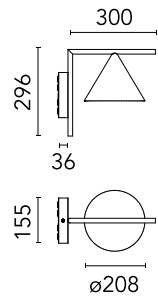

FLOS

F011W30D059 Brass Finish

Captain Flint Outdoor W1 Dimmable DALI

Designed by Michael Anastassiades, 2020

Luminaire for wall-mounting with diffuse light emission and fixed head. LED light source included. Integrated 220-240V ON/OFF or 1-10V/DALI dimmable electrical power. Connection is quickly ensured in the rose with the plug & play electrical connection and the IP68 connector included. Clamp bracket included. 110V version upon request.

Are you a professional and your project needs consulting and support?

[BOOK AN APPOINTMENT](#)

Main specifications

Mounting	Ceiling and wall surface
LED type	LED array
Lamp category	LED
Number of heads	1
Power (W)	9.5
Source flux (lm)	1026
System flux (lm)	652

Physical

Colour	Brass Finish
Trim	No
Orientation	Fixed
Recessed depth (mm)	0
Spot diameter (mm)	208
Length (mm)	336
Net weight (kg)	2.1
IP internal	65

Download

[Mounting instructions](#)  ZIP

Photometric Files