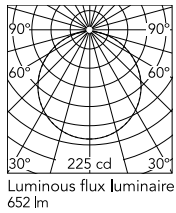

Physical

Colour	Brass Finish
Trim	No
Orientation	Fixed
Recessed depth (mm)	0
Spot diameter (mm)	208
Length (mm)	336
Net weight (kg)	2.1
IP internal	65

Download

[Mounting instructions](#)  ZIP

Photometric Files

[LDT / IES](#)  ZIP

Technical Drawings

[2D](#)  ZIP

[3D](#)  ZIP

[Bim](#)  ZIP

Schematic light drawing

h(m)	E(lx)	D(m)
1	225	3.05
2	56	6.11
3	25	9.16
4	14	12.22
5	9	15.27

Photometric