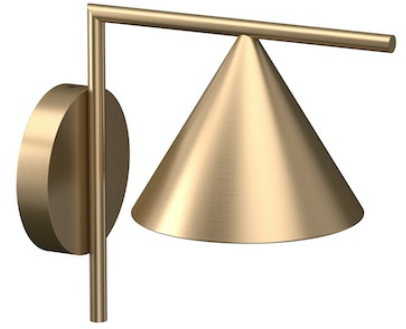

FLOS

F011W30D059 Brass Finish

Captain Flint Outdoor W1 Dimmable DALI

Designed by Michael Anastassiades, 2020

Luminaire for wall-mounting with diffuse light emission and fixed head. LED light source included. Integrated 220-240V ON/OFF or 1-10V/DALI dimmable electrical power. Connection is quickly ensured in the rose with the plug & play electrical connection and the IP68 connector included. Clamp bracket included. 110V version upon request.

Are you a professional and your project needs consulting and support?

[BOOK AN APPOINTMENT](#)

Main specifications

Mounting	Ceiling and wall surface
LED type	LED array
Lamp category	LED
Number of heads	1
Power (W)	9.5
Source flux (lm)	1026
System flux (lm)	652

Physical

Colour	Brass Finish
Trim	No
Orientation	Fixed
Recessed depth (mm)	0
Spot diameter (mm)	208
Length (mm)	336
Net weight (kg)	2.1
IP internal	65

Download

[Mounting instructions](#)  ZIP

Photometric Files