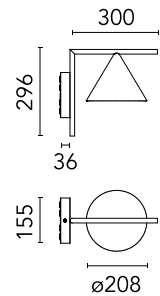

### Main specifications

Mounting	Ceiling and wall surface
LED type	LED array
Lamp category	LED
Number of heads	1
Power (W)	9.5
Source flux (lm)	1099
System flux (lm)	699

### Physical

Colour	Black
Trim	No
Orientation	Fixed
Recessed depth (mm)	0
Spot diameter (mm)	208
Length (mm)	336
Net weight (kg)	2.1
IP internal	65