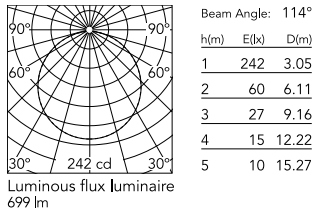

### Physical

Colour	Black
Trim	No
Orientation	Fixed
Recessed depth (mm)	0
Spot diameter (mm)	208
Length (mm)	336
Net weight (kg)	2.1
IP internal	65

### Technical Drawings

[2D](#) ZIP

[3D](#) ZIP

[Bim](#) ZIP

## Schematic light drawing

## Photometric

Lighting type	Direct
Light distribution	Symmetric
CCT (K)	4000
CRI>	80
Beam angle C0-180 (°)	112
Beam angle C90-270 (°)	112