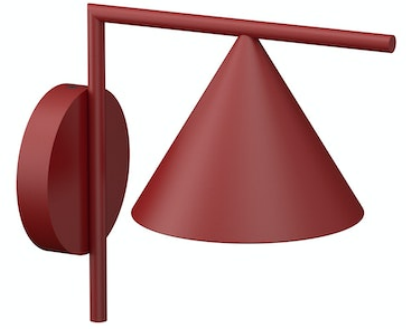

# FLOS

F011W40D037 Burgundy Red

## Captain Flint Outdoor W1 Dimmable DALI

Designed by Michael Anastassiades, 2020

Luminaire for wall-mounting with diffuse light emission and fixed head. LED light source included. Integrated 220-240V ON/OFF or 1-10V/DALI dimmable electrical power. Connection is quickly ensured in the rose with the plug & play electrical connection and the IP68 connector included. Clamp bracket included. 110V version upon request.

### Main specifications

Mounting	Ceiling and wall surface
LED type	LED array
Lamp category	LED
Number of heads	1
Power (W)	9.5
Source flux (lm)	1099
System flux (lm)	699