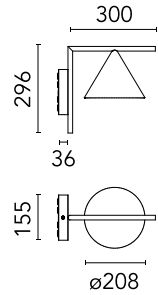

### Main specifications

Mounting	Ceiling and wall surface
LED type	LED array
Lamp category	LED
Number of heads	1
Power (W)	9.5
Source flux (lm)	1099
System flux (lm)	699

### Physical

Colour	Burgundy Red
Trim	No
Orientation	Fixed
Recessed depth (mm)	0
Spot diameter (mm)	208
Length (mm)	336
Net weight (kg)	2.1
IP internal	65