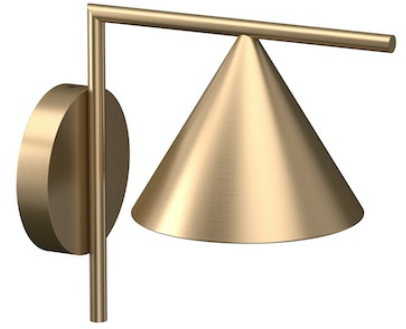

# FLOS

F011W40D059 Brass Finish

## Captain Flint Outdoor W1 Dimmable DALI

Designed by Michael Anastassiades, 2020

Luminaire for wall-mounting with diffuse light emission and fixed head. LED light source included. Integrated 220-240V ON/OFF or 1-10V/DALI dimmable electrical power. Connection is quickly ensured in the rose with the plug & play electrical connection and the IP68 connector included. Clamp bracket included. 110V version upon request.