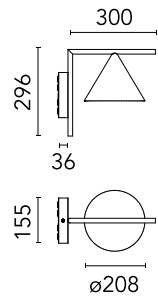

### Main specifications

Mounting	Ceiling and wall surface
LED type	LED array
Lamp category	LED
Number of heads	1
Power (W)	9.5
Source flux (lm)	1099
System flux (lm)	699

### Physical

Colour	Brass Finish
Trim	No
Orientation	Fixed
Recessed depth (mm)	0
Spot diameter (mm)	208
Length (mm)	336
Net weight (kg)	2.1
IP internal	65

## Schematic light drawing

Beam Angle: 114°

h(m)	E(lx)	D(m)
1	242	3.05
2	60	6.11
3	27	9.16
4	15	12.22
5	10	15.27