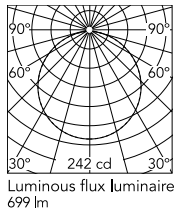

### Physical

Colour	Brass Finish
Trim	No
Orientation	Fixed
Recessed depth (mm)	0
Spot diameter (mm)	208
Length (mm)	336
Net weight (kg)	2.1
IP internal	65

### Technical Drawings

[2D](#)  ZIP

[3D](#)  ZIP

[Bim](#)  ZIP

## Schematic light drawing

Beam Angle: 114°

h(m)	E(lx)	D(m)
1	242	3.05
2	60	6.11
3	27	9.16
4	15	12.22
5	10	15.27