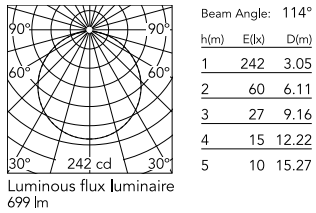

Physical

Colour	Deep Brown
Trim	No
Orientation	Fixed
Recessed depth (mm)	0
Spot diameter (mm)	208
Length (mm)	336
Net weight (kg)	2.1
IP internal	65

Download

[Mounting instructions](#) ZIP

Photometric Files

[LDT / IES](#) ZIP

Technical Drawings

[2D](#) ZIP

[3D](#) ZIP

[Bim](#) ZIP

Schematic light drawing

Photometric

Lighting type	Direct
Light distribution	Symmetric
CCT (K)	4000
CRI>	80
Beam angle C0-180 (°)	112
Beam angle C90-270 (°)	112