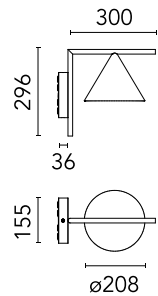

FLOS

F011W40B018 Deep Brown

Captain Flint Outdoor W1 Dimmable 1-10V

Designed by Michael Anastassiades, 2020

Luminaire for wall-mounting with diffuse light emission and fixed head. LED light source included. Integrated 220-240V ON/OFF or 1-10V/DALI dimmable electrical power. Connection is quickly ensured in the rose with the plug & play electrical connection and the IP68 connector included. Clamp bracket included. 110V version upon request.

Are you a professional and your project needs consulting and support?

[BOOK AN APPOINTMENT](#)

Main specifications

Mounting	Ceiling and wall surface
LED type	LED array
Lamp category	LED
Number of heads	1
Power (W)	9.5
Source flux (lm)	1099
System flux (lm)	699

Physical

Colour	Deep Brown
Trim	No
Orientation	Fixed
Recessed depth (mm)	0
Spot diameter (mm)	208
Length (mm)	336
Net weight (kg)	2.1
IP internal	65

Download

[Mounting instructions](#) ZIP

Photometric Files

[LDT / IES](#) ZIP

Technical Drawings

[2D](#) ZIP

[3D](#) ZIP

[Bim](#) ZIP

Schematic light drawing

Photometric

Lighting type	Direct
Light distribution	Symmetric
CCT (K)	4000
CRI>	80
Beam angle C0-180 (°)	112
Beam angle C90-270 (°)	112