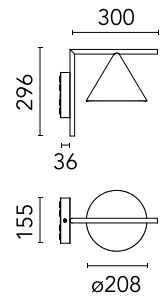

FLOS

■ F011W40B030 Black

Captain Flint Outdoor W1 Dimmable 1-10V

Designed by Michael Anastassiades, 2020

Luminaire for wall-mounting with diffuse light emission and fixed head. LED light source included. Integrated 220-240V ON/OFF or 1-10V/DALI dimmable electrical power. Connection is quickly ensured in the rose with the plug & play electrical connection and the IP68 connector included. Clamp bracket included. 110V version upon request.

Are you a professional and your project needs consulting and support?

[BOOK AN APPOINTMENT](#)

Main specifications

Mounting	Ceiling and wall surface
LED type	LED array
Lamp category	LED
Number of heads	1
Power (W)	9.5
Source flux (lm)	1099
System flux (lm)	699

Physical

Colour	Black
Trim	No
Orientation	Fixed
Recessed depth (mm)	0
Spot diameter (mm)	208
Length (mm)	336
Net weight (kg)	2.1
IP internal	65

Download

[Mounting instructions](#) ZIP

Photometric Files

[LDT / IES](#) ZIP

Technical Drawings

[2D](#) ZIP

[3D](#) ZIP

[Bim](#) ZIP

Schematic light drawing

Photometric

Lighting type	Direct
Light distribution	Symmetric
CCT (K)	4000
CRI>	80
Beam angle C0-180 (°)	112
Beam angle C90-270 (°)	112