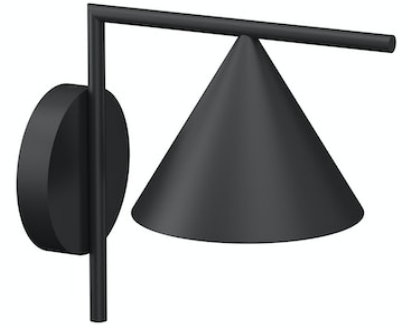

FLOS

■ F011W40B030 Black

Captain Flint Outdoor W1 Dimmable 1-10V

Designed by Michael Anastassiades, 2020

Luminaire for wall-mounting with diffuse light emission and fixed head. LED light source included. Integrated 220-240V ON/OFF or 1-10V/DALI dimmable electrical power. Connection is quickly ensured in the rose with the plug & play electrical connection and the IP68 connector included. Clamp bracket included. 110V version upon request.

Are you a professional and your project needs consulting and support?

[BOOK AN APPOINTMENT](#)

Main specifications

Mounting	Ceiling and wall surface
LED type	LED array
Lamp category	LED
Number of heads	1
Power (W)	9.5
Source flux (lm)	1099
System flux (lm)	699

Physical

Colour	Black
Trim	No
Orientation	Fixed
Recessed depth (mm)	0
Spot diameter (mm)	208
Length (mm)	336
Net weight (kg)	2.1
IP internal	65

Download

[Mounting instructions](#) ZIP

Photometric Files

[LDT / IES](#) ZIP