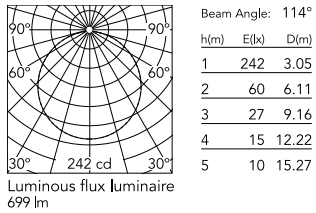

Physical

Colour	Black
Trim	No
Orientation	Fixed
Recessed depth (mm)	0
Spot diameter (mm)	208
Length (mm)	336
Net weight (kg)	2.1
IP internal	65

Download

[Mounting instructions](#) ZIP

Photometric Files

[LDT / IES](#) ZIP

Technical Drawings

[2D](#) ZIP

[3D](#) ZIP

[Bim](#) ZIP

Schematic light drawing

Photometric

Lighting type	Direct
Light distribution	Symmetric
CCT (K)	4000
CRI>	80
Beam angle C0-180 (°)	112
Beam angle C90-270 (°)	112