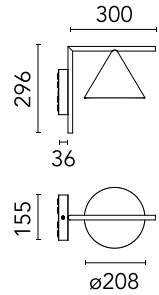

### Main specifications

Mounting	Ceiling and wall surface
LED type	LED array
Lamp category	LED
Number of heads	1
Power (W)	9.5
Source flux (lm)	1099
System flux (lm)	699

### Physical

Colour	Burgundy Red
Trim	No
Orientation	Fixed
Recessed depth (mm)	0
Spot diameter (mm)	208
Length (mm)	336
Net weight (kg)	2.1
IP internal	65