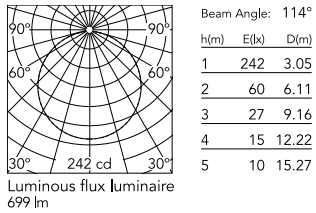

### Physical

Colour	Burgundy Red
Trim	No
Orientation	Fixed
Recessed depth (mm)	0
Spot diameter (mm)	208
Length (mm)	336
Net weight (kg)	2.1
IP internal	65

### Technical Drawings

[2D](#) ZIP

[3D](#) ZIP

[Bim](#) ZIP

## Schematic light drawing

## Photometric

Lighting type	Direct
Light distribution	Symmetric
CCT (K)	4000
CRI>	80
Beam angle C0-180 (°)	112
Beam angle C90-270 (°)	112