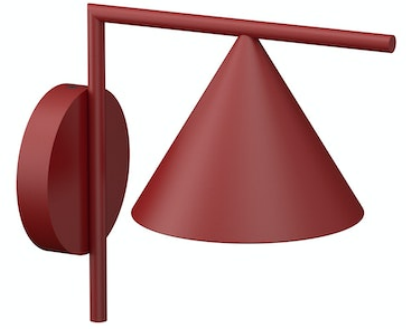

# FLOS

F011W40B037 Burgundy Red

## Captain Flint Outdoor W1 Dimmable 1-10V

Designed by Michael Anastassiades, 2020

Luminaire for wall-mounting with diffuse light emission and fixed head. LED light source included. Integrated 220-240V ON/OFF or 1-10V/DALI dimmable electrical power. Connection is quickly ensured in the rose with the plug & play electrical connection and the IP68 connector included. Clamp bracket included. 110V version upon request.

### Main specifications

Mounting	Ceiling and wall surface
LED type	LED array
Lamp category	LED
Number of heads	1
Power (W)	9.5
Source flux (lm)	1099
System flux (lm)	699