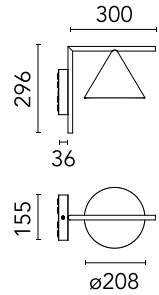

FLOS

F011W40B059 Brass Finish

Captain Flint Outdoor W1 Dimmable 1-10V

Designed by Michael Anastassiades, 2020

Luminaire for wall-mounting with diffuse light emission and fixed head. LED light source included. Integrated 220-240V ON/OFF or 1-10V/DALI dimmable electrical power. Connection is quickly ensured in the rose with the plug & play electrical connection and the IP68 connector included. Clamp bracket included. 110V version upon request.

Are you a professional and your project needs consulting and support?

[BOOK AN APPOINTMENT](#)

Main specifications

Mounting	Ceiling and wall surface
LED type	LED array
Lamp category	LED
Number of heads	1
Power (W)	9.5
Source flux (lm)	1099
System flux (lm)	699

Physical

Colour	Brass Finish
Trim	No
Orientation	Fixed
Recessed depth (mm)	0
Spot diameter (mm)	208
Length (mm)	336
Net weight (kg)	2.1
IP internal	65

Download

[Mounting instructions](#) ZIP

Photometric Files

[LDT / IES](#) ZIP

Technical Drawings

[2D](#) ZIP

[3D](#) ZIP

[Bim](#) ZIP

Schematic light drawing

Beam Angle: 114°

h(m)	E(lx)	D(m)
1	242	3.05
2	60	6.11
3	27	9.16
4	15	12.22
5	10	15.27