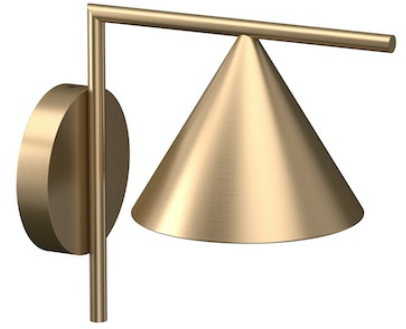

FLOS

F011W40B059 Brass Finish

Captain Flint Outdoor W1 Dimmable 1-10V

Designed by Michael Anastassiades, 2020

Luminaire for wall-mounting with diffuse light emission and fixed head. LED light source included. Integrated 220-240V ON/OFF or 1-10V/DALI dimmable electrical power. Connection is quickly ensured in the rose with the plug & play electrical connection and the IP68 connector included. Clamp bracket included. 110V version upon request.

Are you a professional and your project needs consulting and support?

[BOOK AN APPOINTMENT](#)

Main specifications

Mounting	Ceiling and wall surface
LED type	LED array
Lamp category	LED
Number of heads	1
Power (W)	9.5
Source flux (lm)	1099
System flux (lm)	699

Physical

Colour	Brass Finish
Trim	No
Orientation	Fixed
Recessed depth (mm)	0
Spot diameter (mm)	208
Length (mm)	336
Net weight (kg)	2.1
IP internal	65

Download

[Mounting instructions](#) ZIP

Photometric Files