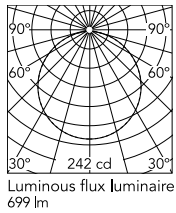

Physical

Colour	Brass Finish
Trim	No
Orientation	Fixed
Recessed depth (mm)	0
Spot diameter (mm)	208
Length (mm)	336
Net weight (kg)	2.1
IP internal	65

Download

[Mounting instructions](#) ZIP

Photometric Files

[LDT / IES](#) ZIP

Technical Drawings

[2D](#) ZIP

[3D](#) ZIP

[Bim](#) ZIP

Schematic light drawing

Beam Angle: 114°

h(m)	E(lx)	D(m)
1	242	3.05
2	60	6.11
3	27	9.16
4	15	12.22
5	10	15.27