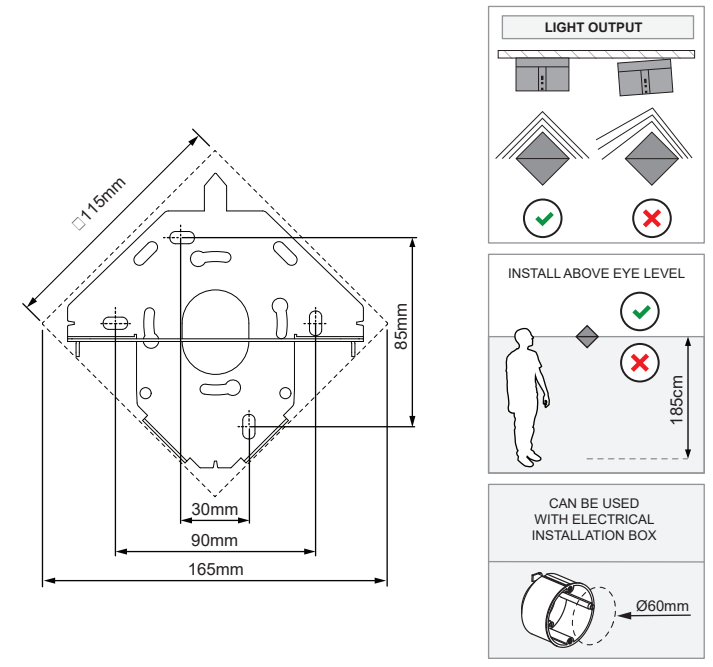

Impulse Square Wall 1x LED DALI/Push-Dim DI

137710XX_137711XX

LIGHT SOURCE - DO NOT TOUCH LED

Touching the LED can result in permanent damage of the light source. The light source and/or driver contained in this luminaire shall only be replaced by the manufacturer or his service agent or a similar qualified person.