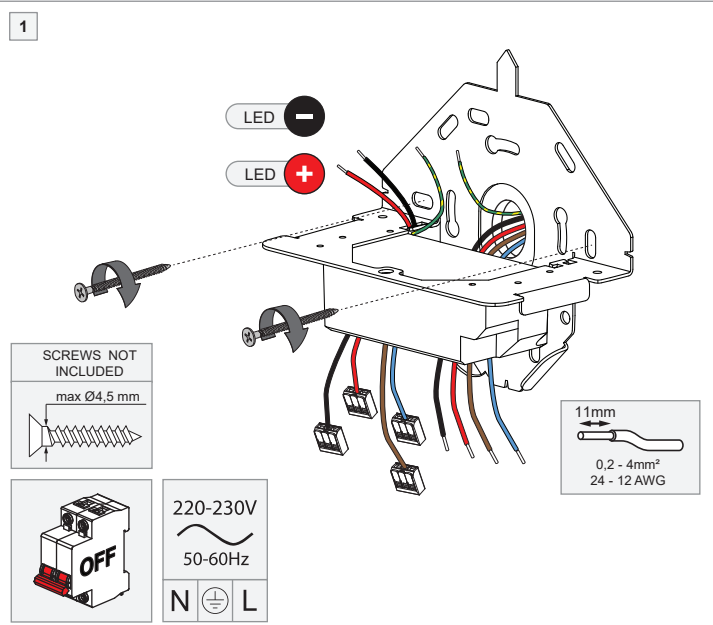

Impulse Square Wall 1x LED DALI/Push-Dim DI

137710XX_137711XX

LIGHT SOURCE - DO NOT TOUCH LED

Touching the LED can result in permanent damage of the light source. The light source and/or driver contained in this luminaire shall only be replaced by the manufacturer or his service agent or a similar qualified person.

PREVENTING ELECTROSTATIC DAMAGE

A discharge of static electricity may damage sensitive components. Therefore do not touch the LED nor the stripped parts of the wires with bare hands. Always be properly insulated by using ESD gloves.