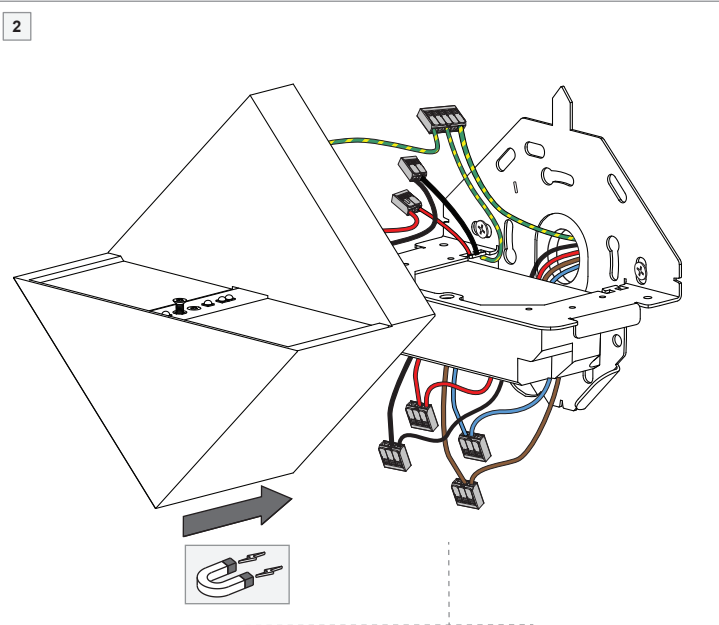

Impulse Square Wall 1x LED DALI/Push-Dim DI

137710XX_137711XX

LIGHT SOURCE - DO NOT TOUCH LED

Touching the LED can result in permanent damage of the light source. The light source and/or driver contained in this luminaire shall only be replaced by the manufacturer or his service agent or a similar qualified person.

PREVENTING ELECTROSTATIC DAMAGE

A discharge of static electricity may damage sensitive components. Therefore do not touch the LED nor the stripped parts of the wires with bare hands. Always be properly insulated by using ESD gloves.