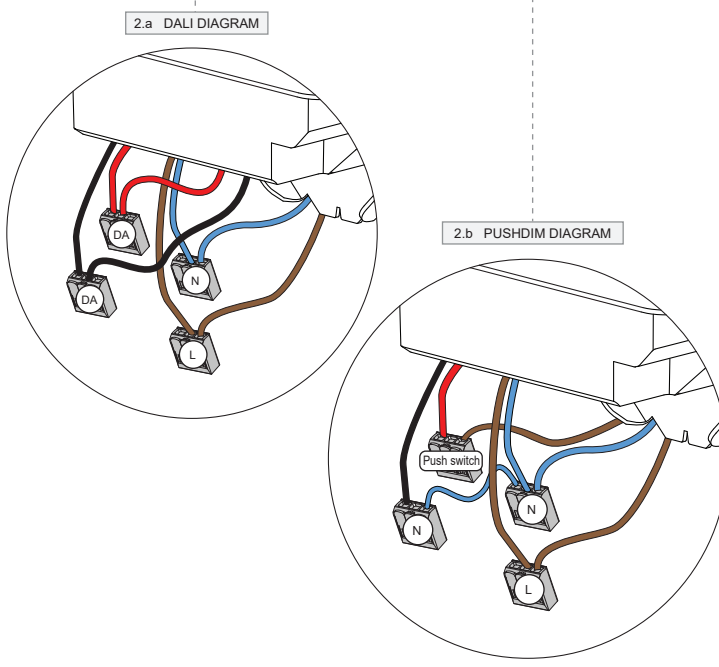

Impulse Square Wall 1x LED DALI/Push-Dim DI

137710XX_137711XX

LIGHT SOURCE - DO NOT TOUCH LED

Touching the LED can result in permanent damage of the light source. The light source and/or driver contained in this luminaire shall only be replaced by the manufacturer or his service agent or a similar qualified person.

PREVENTING ELECTROSTATIC DAMAGE

A discharge of static electricity may damage sensitive components. Therefore do not touch the LED nor the stripped parts of the wires with bare hands. Always be properly insulated by using ESD gloves.