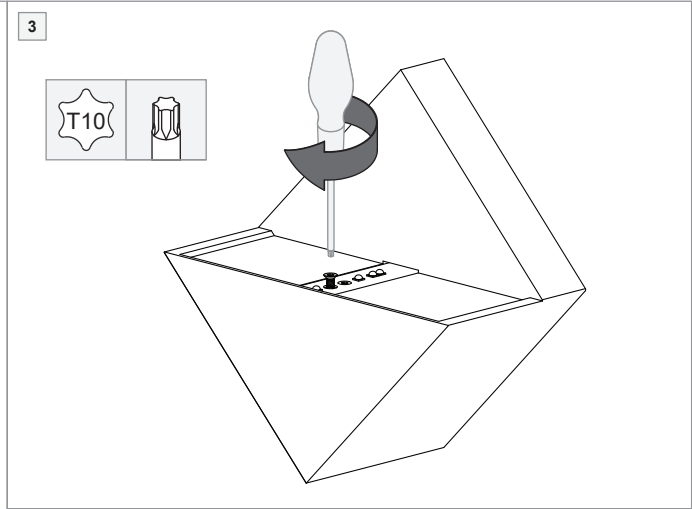

Impulse Square Wall 1x LED DALI/Push-Dim DI

137710XX_137711XX

LIGHT SOURCE - DO NOT TOUCH LED

Touching the LED can result in permanent damage of the light source. The light source and/or driver contained in this luminaire shall only be replaced by the manufacturer or his service agent or a similar qualified person.