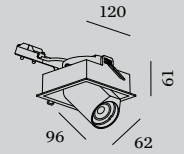

BLIEK SQUARE

Ceiling recessed

1.0 LED

LED COB 6/9W | 350/500mA | 17V
aluminium

IP20 0°-60°/355° -A-33° SDCM2 L80/55K 0.47kg

wire springs 111x111 75 4-25

	CODE
	125461W_
	125461B_

LIGHT COLOUR	LUMEN	CRI	CODE
2700K	480/640	>90	3
3000K	490/650	>90	5
4000K	500/670	>90	7
2000-3000K	350/500	>90	9