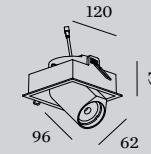

BLIEK SQUARE

Ceiling recessed

1.0 LED

LED COB 6/9W | 350/500mA | 17V
aluminium

IP20 0°-60°/355° -A-33° SDCM2 L80/55K 0.47kg

wire springs 111x111 75 4-25

	CODE
	125461W_
	125461B_

LIGHT COLOUR	LUMEN	CRI	CODE
2700K	480/640	>90	3
3000K	490/650	>90	5
4000K	500/670	>90	7
2000-3000K	350/500	>90	9