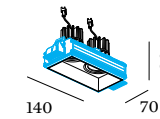

## ALWAYS USE

alu plasterkit 86x86 11.95 7-32

CODE
90017120

driver | 500mA

	CODE
10W	90214406
10W dim	90224403
24W DALI	90244701

more options and specs on page 808