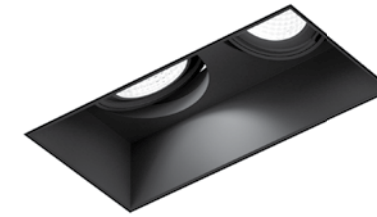

## 2.0 LED

2x COB 6/9W | 350/500mA | 17V aluminium

IP20 0°-35°/355° 34° SDCM2 L80/55K 0.74kg

CODE
131561W_
131561M_
131561B_

LIGHT COLOUR	LUMEN	CRI	CODE
2700K	2x510/685	>90	3
3000K	2x550/740	>90	5
2000-3000K	2x365/535	>90	9