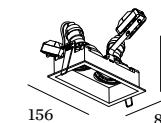

PLANO

Ceiling recessed

1.0 LED

LED COB 6/9W | 350/500mA | 17V aluminium

IP20 0°-35°|355° A 34° SDCM2 L80|55K 0.26kg

wire springs 74x78 95 2-18

CODE
118561W_
118561S_
118561Q_
118561B_

LIGHT COLOUR	LUMEN	CRI	CODE
2700K	510/685	>90	3
3000K	550/740	>90	5
2000-3000K	365/535	>90	9

LED module 20 years replaceability

ALWAYS USE

driver | 500mA

	CODE
10W	90214406
10W dim	90224403
24W DALI	90244701

more options and specs on page 808

2.0 LED

2x COB 6/9W | 350/500mA | 17V aluminium

IP20 0°-35°|355° A 34° SDCM2 L80|55K 0.48kg

wire springs 74x148 95 2-18

CODE
118661W_
118661S_
118661Q_
118661B_

LIGHT COLOUR	LUMEN	CRI	CODE
2700K	2x510/685	>90	3
3000K	2x550/740	>90	5
2000-3000K	2x365/535	>90	9

LED module 20 years replaceability

ALWAYS USE

driver | 500mA | only 1x needed

	CODE
20W	90218601
20W dim	90224602
24W DALI	90244701

more options and specs on page 807

1.0 PAR16

PAR16 max. 12W | GU10 100-240VAC | 50-60Hz aluminium

IP20 0°-35°|355° 0.24kg

wire springs 74x78 125 2-18

CODE
118120W0
118120S0
118120Q0
118120B0

LIGHT COLOUR	LUMEN	CRI	CODE
2700K	460lm	>90	3
2700K	437lm	>90	5
3000K	500lm	>90	9
3000K	457lm	>90	5

LED module 20 years replaceability

OPTIONAL

PAR16 6.5W | GU10 | phase-cut dim

	CODE
2700K | 460lm	901228W3
2700K | 437lm	901228B3
3000K | 500lm	901228W5
3000K | 457lm	901228B5

2.0 PAR16

2x PAR16 max. 12W | GU10 100-240VAC | 50-60Hz aluminium

IP20 0°-35°|355° 0.44kg

wire springs 74x148 125 2-18

CODE
118220W0
118220S0
118220Q0
118220B0

LIGHT COLOUR	LUMEN	CRI	CODE
2700K	4x460lm	>90	3
2700K	4x437lm	>90	5
3000K	5x500lm	>90	9
3000K	4x457lm	>90	5

LED module 20 years replaceability

OPTIONAL

PAR16 6.5W | GU10 | phase-cut dim

	CODE
2700K | 460lm	901228W3
2700K | 437lm	901228B3
3000K | 500lm	901228W5
3000K | 457lm	901228B5