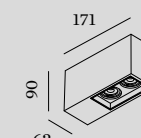

2.0

LED COB 15W | phase-cut dim
220-240VAC | 50-60Hz | incl. driver
aluminium

IP20 0°-25°|355° 31° SDCM2 L70|55K 0.62kg

CODE	
	162664W_
	162664E_
	162664CH_
	162664B_

LIGHT COLOUR	LUMEN	CRI	CODE
2700K	2x490	>90	3
3000K	2x530	>90	5
2000-3000K	2x380	>90	9