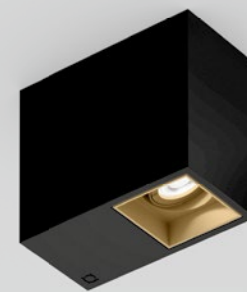

MORE BEAM ANGLES ONLINE
weverducre.com/more-plano-surface

PLANO petit

Ceiling surface

1.0

LED COB 8W | phase-cut dim
 220-240VAC | 50-60Hz | incl. driver
 aluminium

IP20 0°-25°|355° 31° SDCM2 L70|55K 0.48kg