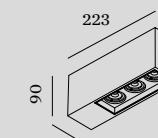

IP20 0°-25°|355° 31° SDCM2 L70|55K 0.62kg

CODE	
	162664W_
	162664E_
	162664CH_
	162664B_

LIGHT COLOUR	LUMEN	CRI	CODE
2700K	2x490	>90	3
3000K	2x530	>90	5
2000-3000K	2x380	>90	9

3.0

LED COB 22W | phase-cut dim
 220-240VAC | 50-60Hz | incl. driver
 aluminium