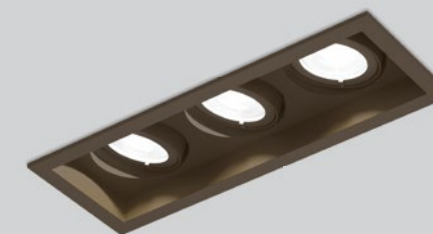

PLANO petit

Ceiling recessed

1.0

LED COB 6W | 350mA | 17V aluminium

IP20 0°-25°|355° 31° SDCM2 L70|55K 0.08kg

wire springs 54x59 65 2-22

	CODE
	162461W_
	162461Q_
	162461B_

LIGHT COLOUR	LUMEN	CRI	CODE
2700K	540	>90	3
3000K	570	>90	5
2000-3000K 16V	440	>90	9

LED module 20 years replaceability

ALWAYS USE

driver | 350mA

	CODE
6W	90213303
10W dim	90223406
14W DALI	90243501

more options and specs on page 806

2.0

2x LED COB 6W | 350mA | 17V aluminium

IP20 0°-25°|355° 31° SDCM2 L70|55K 0.15kg