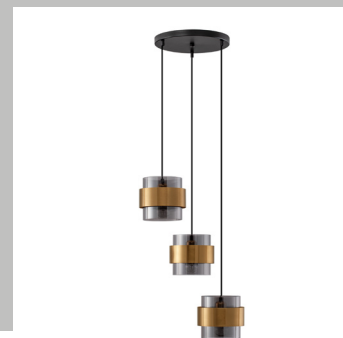

NOVA LUCE

Supplier's name or trade mark: NOVA LUCE S.A
Supplier's address: SCHIMATARI VIOTIAS 32009, GREECE
Model identifier: 9236372
Type of light source: LED | E27 3x12 Watt | Bulb Excluded

Product information Sheet

General Information

Material number	9236372
Type	Pendant
Product segment	Indoor

Dimensions

Diameter (in cm)	45 Cm
Length	
Width (in cm)	
Height (in cm)	170 Cm
Cut Out (in cm)	

Material & Colour

Color	Metal & Glass
Colour	Smoky Glass & Brass Gold
Adjustable	Yes