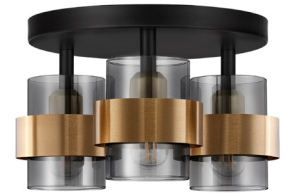

NOVA LUCE

Supplier's name or trade mark: NOVA LUCE S.A
Supplier's address: SCHIMATARI VIOTIAS 32009, GREECE
Model identifier: 9236386
Type of light source: LED | E27 3x12 Watt | Bulb Excluded

Product information Sheet

General Information

Material number	9236386
Type	Ceiling
Product segment	Indoor

Dimensions

Diameter (in cm)	37 Cm
Length	
Width (in cm)	
Height (in cm)	20 Cm
Cut Out (in cm)	

Material & Colour

Color	Metal & Glass
Colour	Smoky Glass & Brass Gold
Adjustable	

Functionality

Switch Type	
Function	
Battery	
USB Charger	

Technical Information

Protection Degree	IP20
Protection Class	
Mains Voltage	230V
max. Wattage	E27 3x12W
Lumen	
Equivalence With Incandescent Lamp (W)	
Colour Temperature	
Nominal Lifetime (in h)	
Switching Cycles	
Colour Rendering Index (Ra, CRI)	
Rated Lamp Power (0,1W precision)	
Colour Tolerance (LED, SDCM)	
MA	
Beam Angle	
UGR