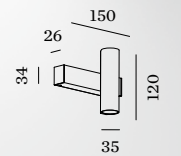

# CENO

Wall surface

119

227

303 | 353

## 2.0

LED COB 8W | phase-cut dim  
220-240VAC | 50-60Hz | incl. driver  
aluminium

IP20 ⚡ 31° SDCM2 L70/55K 0.28kg

honeycomb