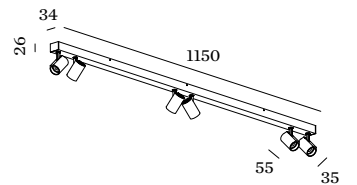

## 6.0

LED COB 42W | phase-cut dim  
220-240VAC | 50-60Hz | incl. driver  
aluminium

IP20 0°-90°/350° A: 31° SDCM2 L70/55K 1.10kg

honeycomb