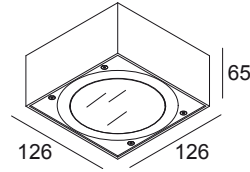

VISION S OUT 930 N

22312 9300 N

AVAILABLE IN

ALU GREY 22312 9300 A

ANTHRACITE (DARK GREY) 22312 9300 N

 [View on website](#)

General info

LOCATION	outdoor
INSTALLATION	Wall Surface mounted
INGRESS PROTECTION	IP55
PROTECTION AGAINST MECHANICAL IMPACT	IK03
WEIGHT (KG)	0.8
ADJUSTABILITY	non adjustable
INFORMATION	INCL.1 x LENS INCL.LED POWER SUPPLY 500mA-DC