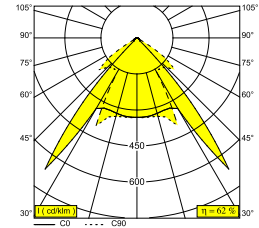

VISION S OUT 930 N

22312 9300 N

AVAILABLE IN

ALU GREY 22312 9300 A

ANTHRACITE (DARK GREY) 22312 9300 N

 [View on website](#)

General info

LOCATION	outdoor
INSTALLATION	Wall Surface mounted
INGRESS PROTECTION	IP55
PROTECTION AGAINST MECHANICAL IMPACT	IK03
WEIGHT (KG)	0.8
ADJUSTABILITY	non adjustable
INFORMATION	INCL.1 x LENS INCL.LED POWER SUPPLY 500mA-DC