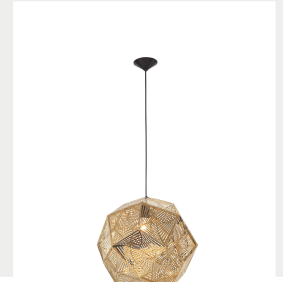

# NOVA LUCE

**Supplier's name or trade mark:** NOVA LUCE S.A  
**Supplier's address:** SCHIMATARI VIOTIAS 32009, GREECE  
**Model identifier:** 82148732  
**Type of light source:** LED E27 1x12 Watt Bulb Excluded

### General Information

Material number	82148732
Type	Modern pendant metal
Product segment	INDOOR

### Dimensions

Length (in cm)	-
Diameter (in cm)	32 cm
Width (in cm)	
Height (in cm)	H1: 29 H2: 180 cm
Net Weight	

### Material & Colour

Enclosure Material	Gold Stainless Steel Black Fabric Wire
Colour	Black & Gold
Adjustable	Yes