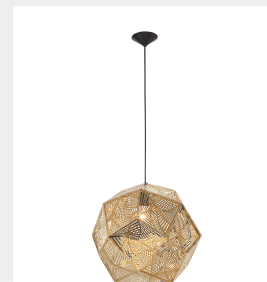

NOVA LUCE

Supplier's name or trade mark: NOVA LUCE S.A
Supplier's address: SCHIMATARI VIOTIAS 32009, GREECE
Model identifier: 82148748
Type of light source: LED E27 1x12 Watt Bulb Excluded

Product information Sheet

General Information

Material number	82148748
Type	Modern pendant metal
Product segment	INDOOR

Dimensions

Length (in cm)	-
Diameter (in cm)	48 cm
Width (in cm)	
Height (in cm)	H1: 44 H2: 180 cm
Net Weight	

Material & Colour

Enclosure Material	Gold Stainless Steel Black Fabric Wire
Colour	Black & Gold
Adjustable	Yes

Functionality

Switch Type	
Function	Black Fabric Wire
Battery	
USB Charger	

Technical Information