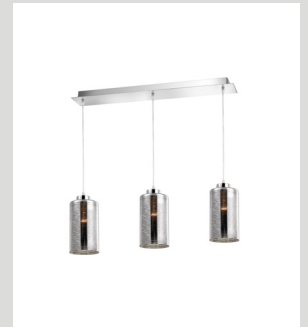

NOVA LUCE

Supplier's name or trade mark: NOVA LUCE S.A
Supplier's address: SCHIMATARI VIOTIAS 32009, GREECE
Model identifier: 9361562
Type of light source: LED | E27 3x12 Watt | Bulb Excluded

Product information Sheet

General Information

Material number	9361562
Type	Pendant
Product segment	Indoor

Dimensions

Diameter (in cm)	47 Cm
Length	
Width (in cm)	12 cm
Height (in cm)	120 cm
Cut Out (in cm)	

Material & Colour

Enclosure Material	Glass Aluminium
Colour	Smoke Glass Chrome Aluminium
Adjustable	Yes