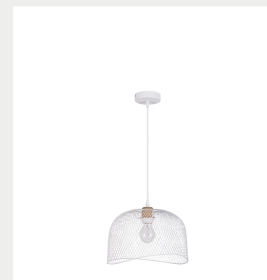

NOVA LUCE

Supplier's name or trade mark: NOVA LUCE S.A
Supplier's address: SCHIMATARI VIOTIAS 32009, GREECE
Model identifier: 9555802
Type of light source: LED E27 1x12 Watt Bulb Excluded

Product information Sheet

General Information

Material number	9555802
Type	INDOOR
Product segment	

Dimensions

Diameter (in cm)	30 Cm
Width (in cm)	
Height (in cm)	H1: 19.5 H2: 120 cm
Net Weight	

Material & Colour

Enclosure Material	Metal
Colour	Matt White & Natural Wood
Adjustable	Yes