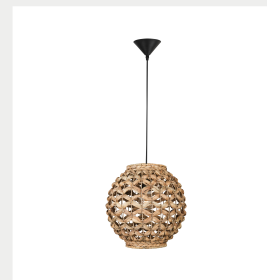

NOVA LUCE

Supplier's name or trade mark: NOVA LUCE S.A
Supplier's address: SCHIMATARI VIOTIAS 32009, GREECE
Model identifier: 9858720
Type of light source: E27 1x12 Watt Bulb Excluded

Product information Sheet

General Information

Material number	9858720
Type	
Product segment	INDOOR

Dimensions

Diameter (in cm)	30.5 Cm
Width (in cm)	
Height (in cm)	H1: 30.5 H2: 215 cm
Net Weight	

Material & Colour

Enclosure Material	Dried Water Hyacinth
Colour	Black Fabric Wire & Base
Adjustable	Yes