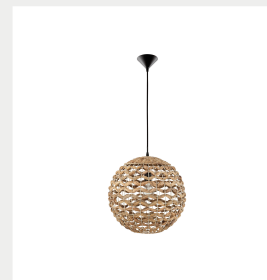

NOVA LUCE

Supplier's name or trade mark: NOVA LUCE S.A
Supplier's address: SCHIMATARI VIOTIAS 32009, GREECE
Model identifier: 9587121
Type of light source: E27 1x12 Watt Bulb Excluded

Product information Sheet

General Information

Material number	9587121
Type	
Product segment	INDOOR

Dimensions

Diameter (in cm)	40 Cm
Width (in cm)	
Height (in cm)	H1: 37 H2: 250 cm
Net Weight	

Material & Colour

Enclosure Material	Dried Water Hyacinth
Colour	Black Fabric Wire & Base
Adjustable	Yes