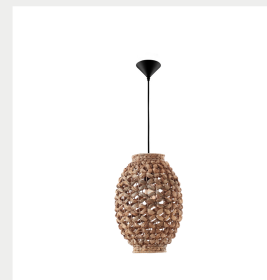

NOVA LUCE

Supplier's name or trade mark: NOVA LUCE S.A
Supplier's address: SCHIMATARI VIOTIAS 32009, GREECE
Model identifier: 9858748
Type of light source: E27 1x12 Watt Bulb Excluded

Product information Sheet

General Information

Material number	9858748
Type	INDOOR
Product segment	

Dimensions

Diameter (in cm)	24.5 Cm
Width (in cm)	
Height (in cm)	H1: 35.5 H2: 215 cm
Net Weight	

Material & Colour

Enclosure Material	Dried Water Hyacinth
Colour	Black Fabric Wire & Base
Adjustable	