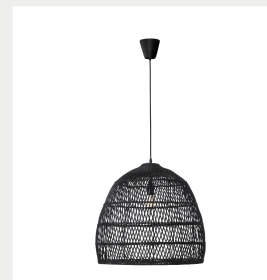

# NOVA LUCE

**Supplier's name or trade mark:** NOVA LUCE S.A  
**Supplier's address:** SCHIMATARI VIOTIAS 32009, GREECE  
**Model identifier:** 9586691  
**Type of light source:** E27 1x12 Watt Bulb Excluded

### Dimensions

Diameter (in cm)	53 Cm
Width (in cm)	
Height (in cm)	H1: 49 H2: 250 cm
Net Weight	

### Material & Colour

Enclosure Material	Black Rattan
Colour	Black PVC Wire & Base
Adjustable	Yes