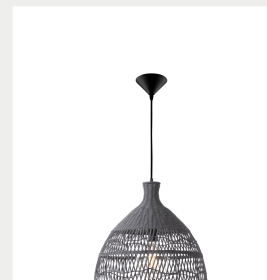

NOVA LUCE

Supplier's name or trade mark: NOVA LUCE S.A
Supplier's address: SCHIMATARI VIOTIAS 32009, GREECE
Model identifier: 9586702
Type of light source: E27 1x12 Watt Bulb Excluded

Product information Sheet

General Information

Material number	9586702
Type	Rattan
Product segment	INDOOR

Dimensions

Diameter (in cm)	42 Cm
Width (in cm)	
Height (in cm)	H1: 54.5 H2: 250 cm
Net Weight	

Material & Colour

Enclosure Material	Gray Rattan
Colour	Black Fabric Wire & Base
Adjustable	Yes