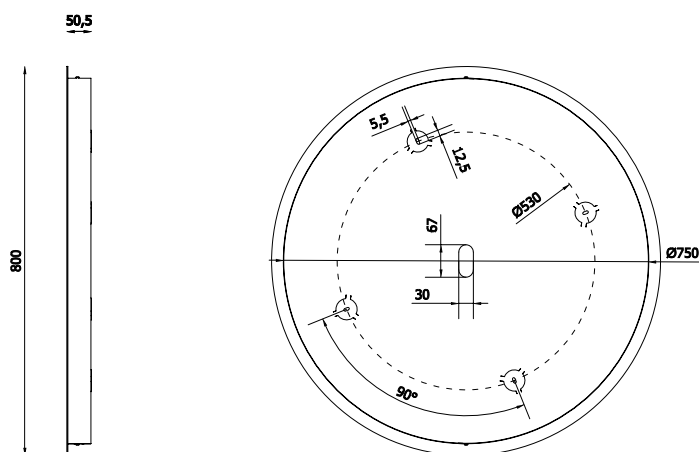

PIASTRA INTERNA / INTERNAL PLATE