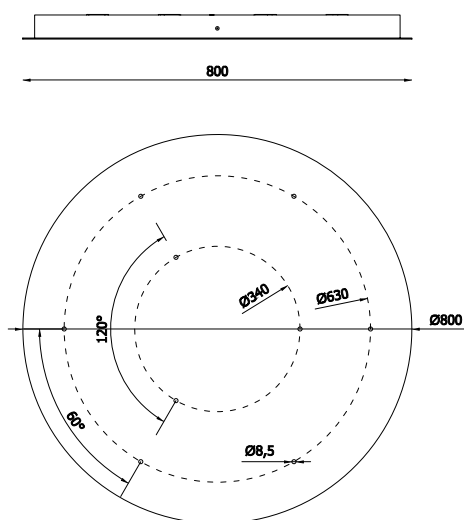

A-Piastre / Plates (Glo, Lit, MoM)

TECHNICAL SHEET

AA01-T-80-09 WHITE

Mounting: a soffitto / ceiling

Environment: Indoor - IP20

Materials: Metallo / Metal

Information: Round plate with max 9 fittings

AA18-T-80-09 TITANIUM

Mounting: a soffitto / ceiling

Environment: Indoor - IP20

Materials: Metallo / Metal

Information: Round plate with max 9 fittings

AA01-T-80-09

AA18-T-80-09

PIASTRA ESTERNA / EXTERNAL PLATE