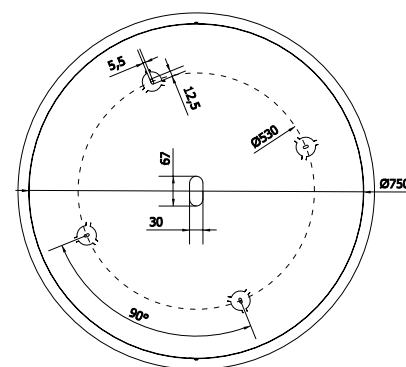

### AA18-T-80-13 TITANIUM

Mounting: a soffitto / ceiling

Environment: Indoor - IP20

Materials: Metallo / Metal

Information: Round plate with max 13 fittings

AA01-T-80-13

AA18-T-80-13

PIASTRA ESTERNA / EXTERNAL PLATE

PIASTRA INTERNA / INTERNAL PLATE