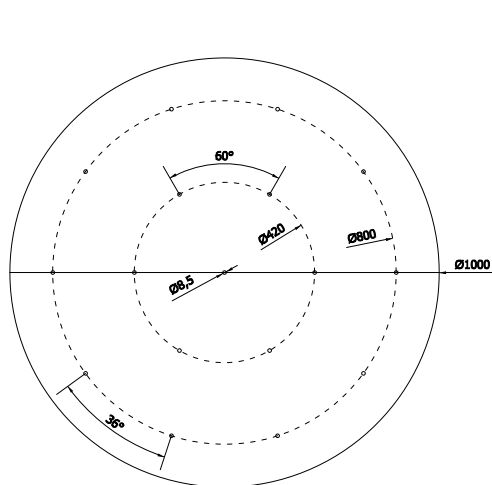

### AA18-T-100-17 TITANIUM

Mounting: a soffitto / ceiling

Environment: Indoor - IP20

Materials: Metallo / Metal

Information: Round plate with max 17 fittings

AA01-T-100-17

AA18-T-100-17

PIASTRA ESTERNA / EXTERNAL PLATE

PIASTRA INTERNA / INTERNAL PLATE