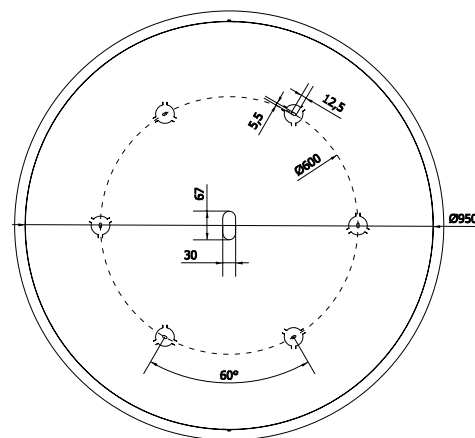

### AA18-T-100-17 TITANIUM

Mounting: a soffitto / ceiling

Environment: Indoor - IP20

Materials: Metallo / Metal

Information: Round plate with max 17 fittings

AA01-T-100-17

AA18-T-100-17

PIASTRA ESTERNA / EXTERNAL PLATE

PIASTRA INTERNA / INTERNAL PLATE