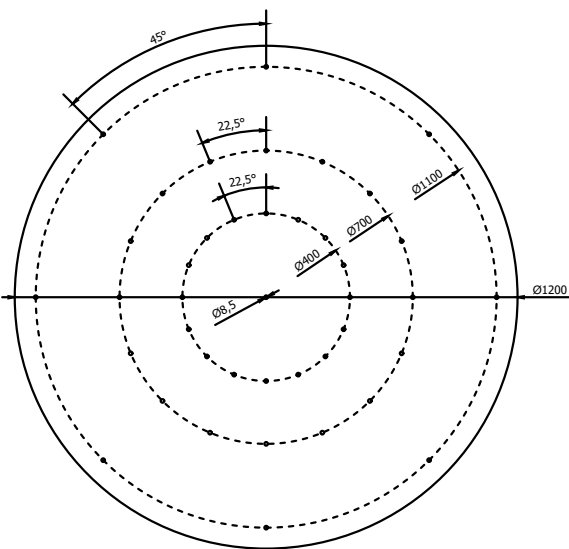

A-Piastre / Plates (Glo, Lit, MoM)

TECHNICAL SHEET

AA01-T-120-41 WHITE

Mounting: a soffitto / ceiling

Environment: Indoor - IP20

Materials: Metallo / Metal

Information: Round plate with max 41 fittings

AA18-T-120-41 TITANIUM

Mounting: a soffitto / ceiling

Environment: Indoor - IP20

Materials: Metallo / Metal

Information: Round plate with max 41 fittings

AA01-T-120-41

AA18-T-120-41

PIASTRA ESTERNA / EXTERNAL PLATE