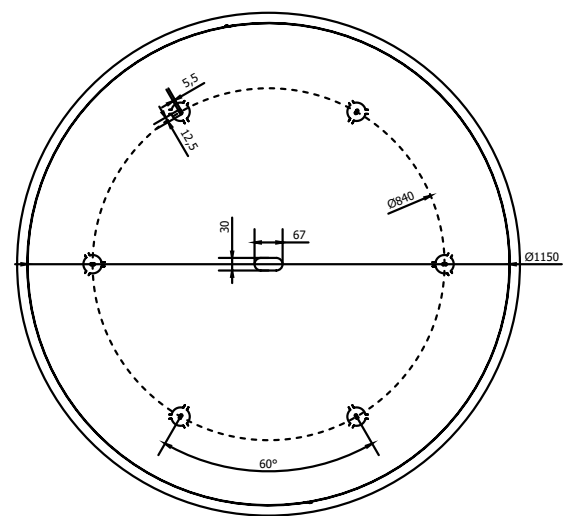

PIASTRA INTERNA / INTERNAL PLATE